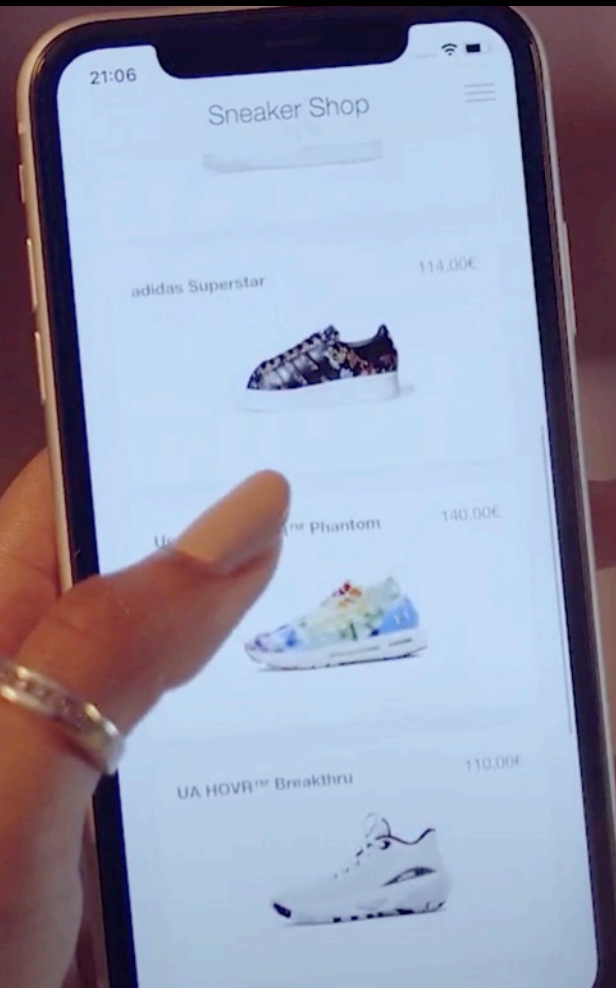

THE NEW NORMAL

spotsize® - The driving force behind THE New Normal of personalized shopping.

Meetup:
AI-enabled Apps&spotsize

Meet the Founder

Welcome to spotsize®

“E-Commerce is all about the Shopping-Experience and we are ready to change the game for good.”

AI ENABLED

The Vision

Our vision is to deliver 100 million parcels in perfect size to our users by 2025, from which consumers, retailers and our planet will benefit

UTILIZE ARTIFICIAL INTELLIGENCE

AI/ML used to imitate human eye

- spotsize®'s ML algorithms are modeled and trained to detect human feet by camera sensors in order to obtain the correct 3D-data. With this data spotsize reconstruct a biometric digital twin and calculate length, width, etc.. of the foot
- Technology/Tools: TensorFlow, MobileNet & PointNet Model, Apple CoreML
- Data: 2.500 biometric 3D-data of human feet