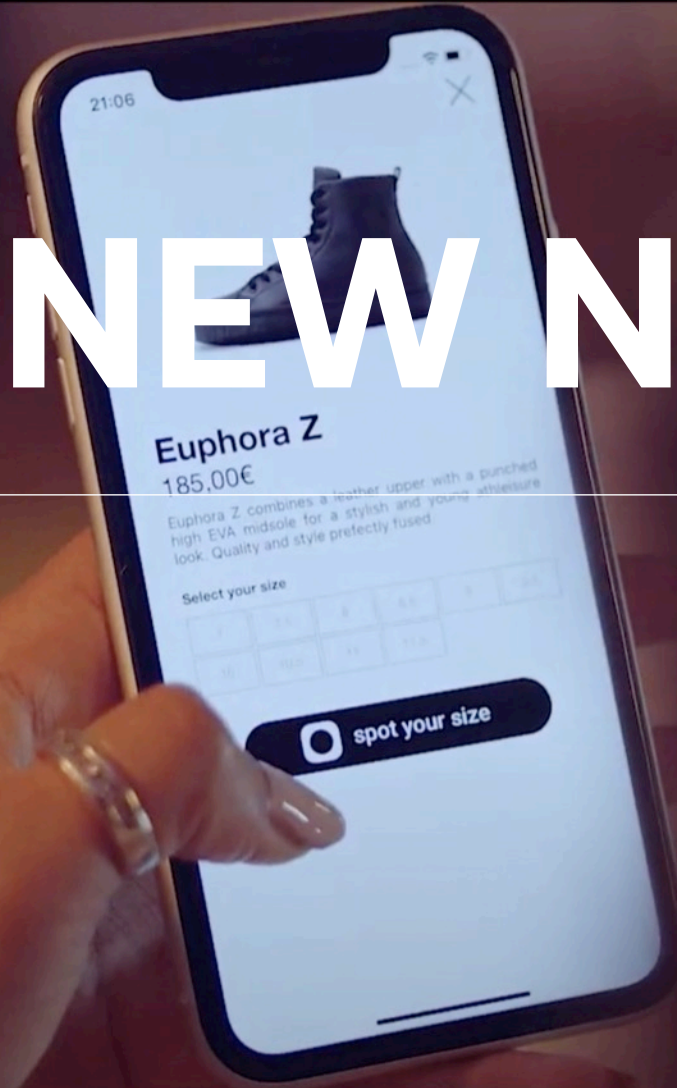

THE NEW NORMAL

spotsize® - The driving force behind THE New Normal of personalized shopping.

Meetup:
AI-enabled Apps&spotsize

Meet the Founder

Welcome to spotsize®

“E-Commerce is all about the Shopping-Experience and we are ready to change the game for good.”