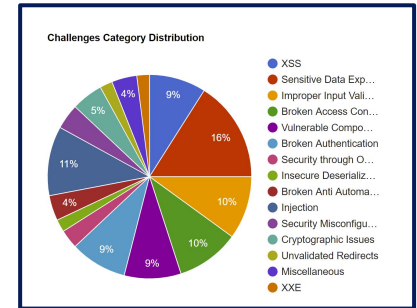

OWASP Juice Shop

- › Moderne, komplexe Webanwendung
- › Über 100 Lücken in vielen Kategorien
- › CTF Support
- › Umfangreiche [Dokumentation](https://owasp-juice.shop/)

<https://owasp-juice.shop/>